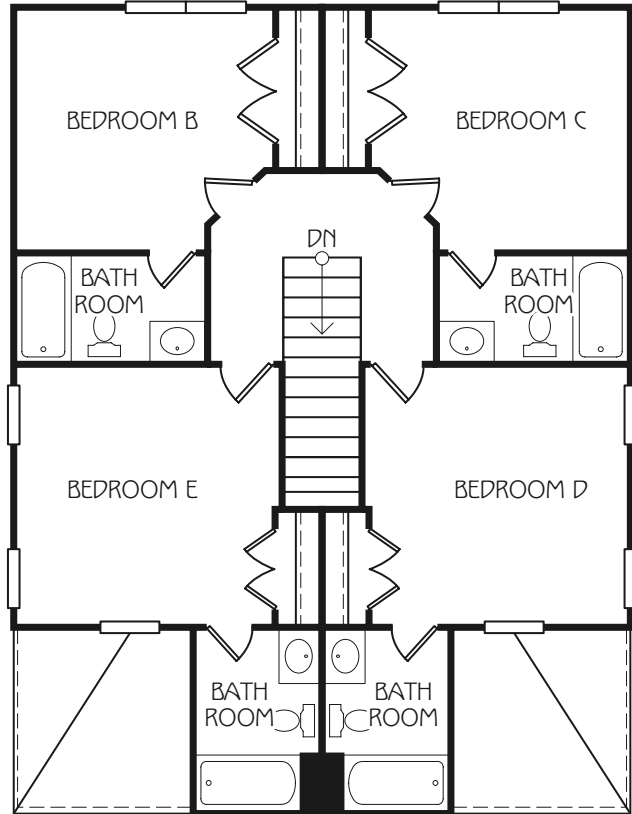

MAGNOLIA

5 BEDROOM / 5 BATH COTTAGE

5 BEDROOM

TOTAL SQ FT: 2,166

Bedroom A: 13' x 12'

Bedroom B: 12'3" x 11'10"

Bedroom C: 12'10" x 11'10"

Bedroom D: 12'6" x 12'9"

Bedroom E: 12'6" x 12'9"

Living Area: 16'6" x 29'4"

Dining Area: NA

Kitchen: 8'5" x 13'8"

865.329.9989 RETREATKNOXVILLE.COM

The Retreat Clubhouse | 4155 Henry Knox Way | Knoxville, Tennessee 37920