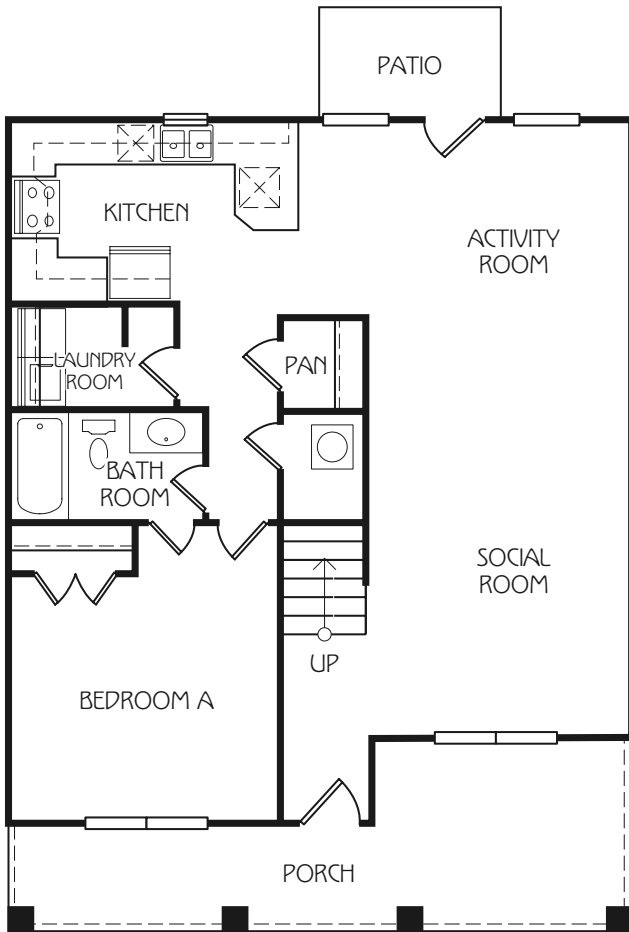

MAGNOLIA

5 BEDROOM / 5 BATH COTTAGE

5 BEDROOM

TOTAL SQ FT: 2,166

Bedroom A: 13' x 12'

Bedroom B: 12'3" x 11'10"

Bedroom C: 12'10" x 11'10"

Bedroom D: 12'6" x 12'9"

Bedroom E: 12'6" x 12'9"

Living Area: 16'6" x 29'4"

Dining Area: NA

Kitchen: 8'5" x 13'8"

865.329.9989 RETREATKNOXVILLE.COM

The Retreat Clubhouse | 4155 Henry Knox Way | Knoxville, Tennessee 37920